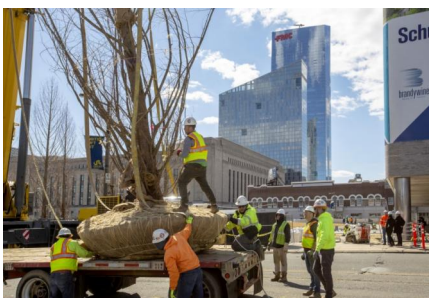

## WEST 8 NY LEADERSHIP ATTENDS DREXEL SQUARE TREE PLANTING

26-03-2019

The Leadership of West 8 New York attended the first of four spectacular tree planting sessions at Drexel Square under the stewardship of Brandywine Realty Trust. Drexel Square, an elliptical park square which replaces what once was a parking lot between the Bulletin Building and 30<sup>th</sup> Street Station, will feature thirty towering 25-foot Dawn Redwood trees. The mature Redwoods were delivered on large trucks from Garden State Nursery in New Jersey.

The square (opening in 2019) will be the green entrance to Drexel University's lively new innovation hub. Drexel Square, a welcoming public space, was selected over high-end real estate as the first built project of the Masterplan to give back to the community and to celebrate the heritage and legacy of the site. The new public space is centered on community interaction; a space that encourages walking, meeting, sharing experiences, collaborating and engaging.