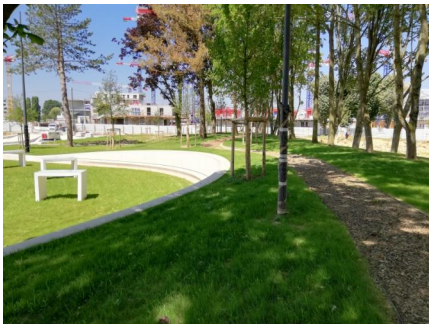

PARC DU MOULON ET LE CARRÉ DES SCIENCES FIRST PHASE DELIVERED

03-07-2018

The Etablissement public d'aménagement (EPA) Paris-Saclay (The Paris-Saclay public development group) organized a visit to the Moulon district on Wednesday, June 27, 2018, to highlight the 3 projects located in this area subsidized by the Île-de-France Region through its program "100 innovative and ecological neighborhoods". One of them was [West 8's winning project Parc du Moulon and Carré des Sciences](#).

It was a sunny Wednesday, when Maarten van de Voorde, Director of West 8 Belgium was invited to lead a tour of the park. To date, the first phase of the project is completed and the second is ongoing. Parc du Moulon et le Carré des Sciences consists of a park approximately 4 ha in size which aspires to become the emblematic gathering space for the users of this new neighborhood. Intersected by the Joliot-Curie street, looking at the green edge of the highland, this future daily meeting point will host events related to campus life. West 8's landscape design introduces creative and sustainable measures of resilient water management that mark the uniqueness of the park. The final delivery of this new science park for Moulon innovative and ecological neighborhood will approximately be in January 2019.

West 8 also defined a lighting strategy in the masterplan. The light reflects the vegetation and provides a peaceful and welcoming night atmosphere. Enjoying the clear Wednesday evening, West 8 and its lighting partner Les Éclaireurs organized tests on site.

Located in the middle of the park, the Point F by O Architecture will open soon, providing restaurants, food-court, exhibition area, a night club, pop-up shops, music and photography studios. Animated by Ground Control it will play a key role in the dynamic of the park and represent a social cohesion element by gathering the campus skateholders and the inhabitants of the surroundings.