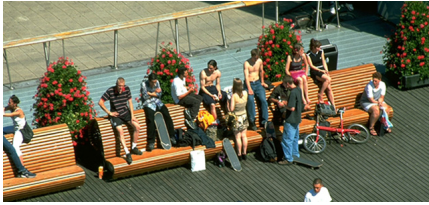

WEST 8 TIMBER SEAT

1993, various West 8 projects

Now, 30 years since the long linear timber seat was constructed on the Schouwburgplein in Rotterdam, the bench concept as an outdoor meeting place continues to be a success. The monumentality of the seat relates well to the scale of its environment. Its welcoming character invites to take ownership. Ergonomically it provides comfort and protection. The design principles have held up 'in the test of time' and are now eagerly copied by manufacturers of street furniture. The specific form and the scale of seat and backrest, form the basis for a family of benches, regularly used in other West 8 projects. They are all remarkable outdoor objects and readily relate to their varying contexts.